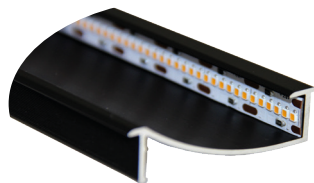

In Line

Up Line

Corner Line

Square Line

Multi Line

Curve Line