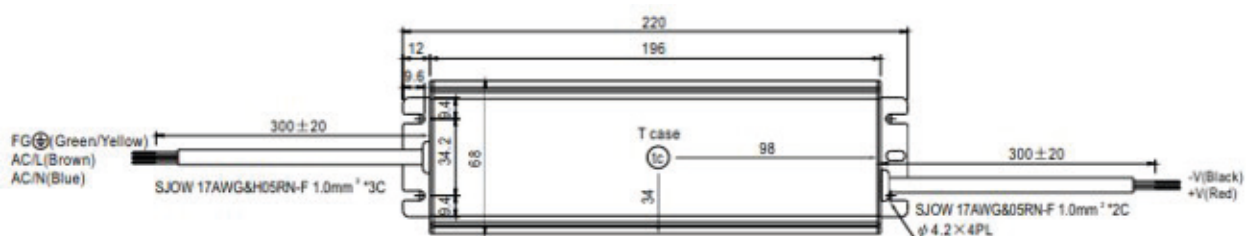

HLG serie - Dim protocol - 3 in 1 Dimming

		€ excl. Btw
MW-HLG100HB	100 Watt - 220x68x39mm - 3 in 1 Dimming	109,00 €
MW-HLG120HB	120 Watt - 220x68x39mm - 3 in 1 Dimming	115,00 €
MW-HLG150HB	150 Watt - 228x68x39mm - 3 in 1 Dimming	120,00 €
MW-HLG185HB	185 Watt - 228x68x39mm - 3 in 1 Dimming	125,00 €
MW-HLG240HB	240 Watt - 251x68x39mm - 3 in 1 Dimming	150,00 €
MW-HLG320HB	320 Watt - 252x90x44mm - 3 in 1 Dimming	194,00 €
MW-HLG480HB	480 Watt - 262x125x44mm - 3 in 1 Dimming	319,00 €
MW-HLG600HB	600 Watt - 280x144x49mm - 3 in 1 Dimming	589,00 €

3 in 1 dimming (0-10V, POT, PWM)

Voor montage in kastruimtes / MM gekeurd

Metalen behuizing - minder storing bij RF signalen

Geschikt voor droge, vochtige en natte locaties - IP67

Rubberen kabels en aardingsdraad.

7 jaar garantie / 24Vdc